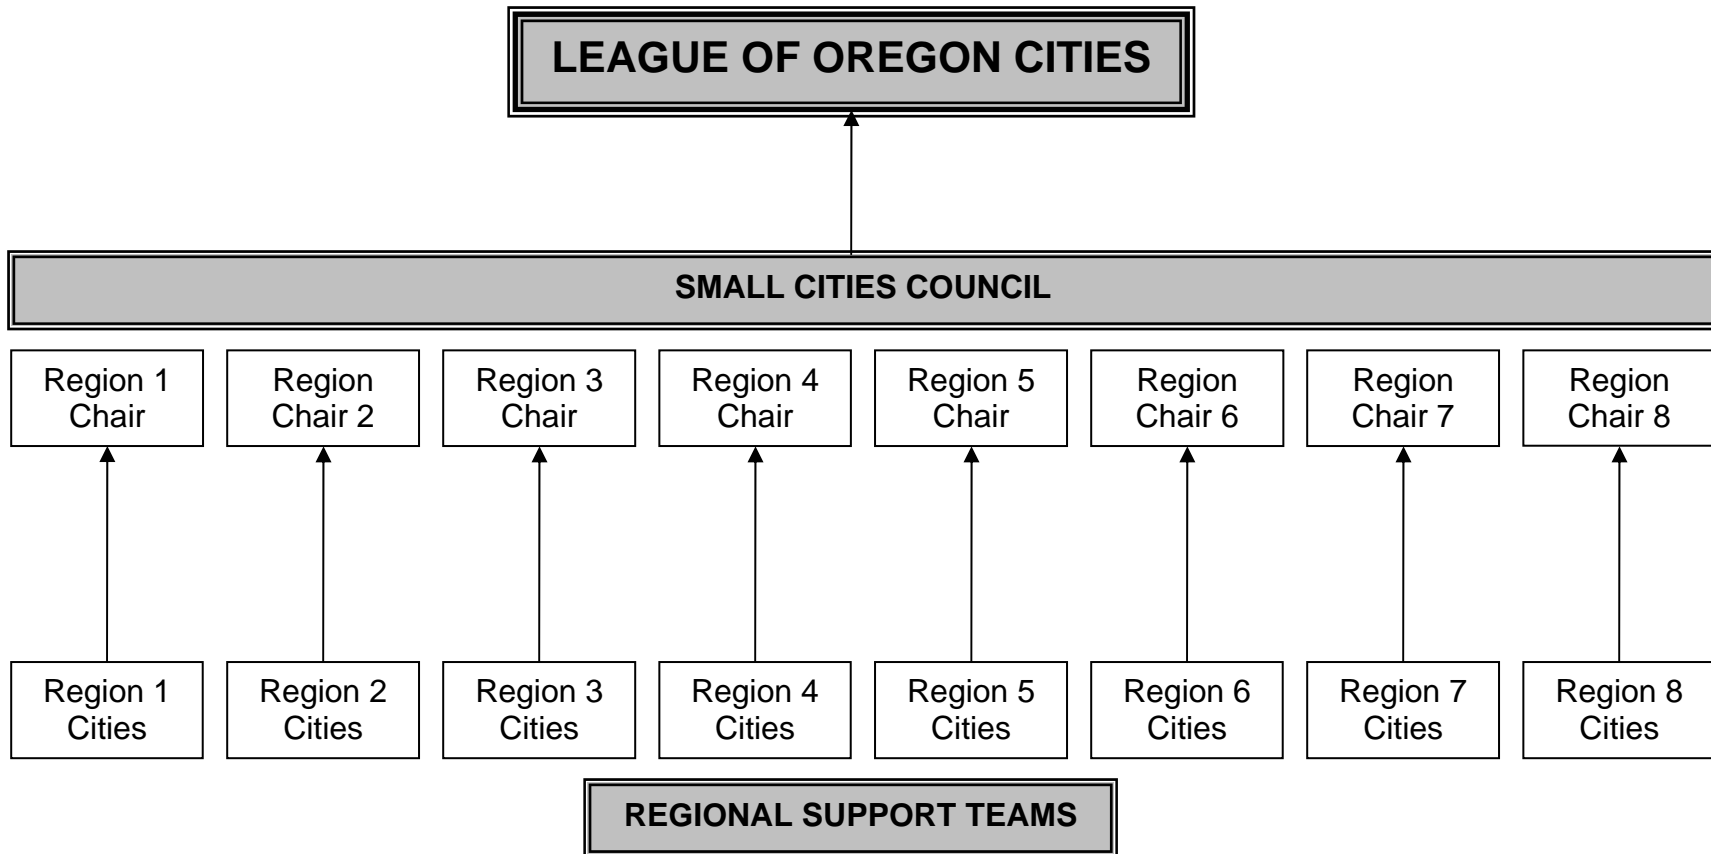

LOC SMALL CITIES SUPPORT NETWORK